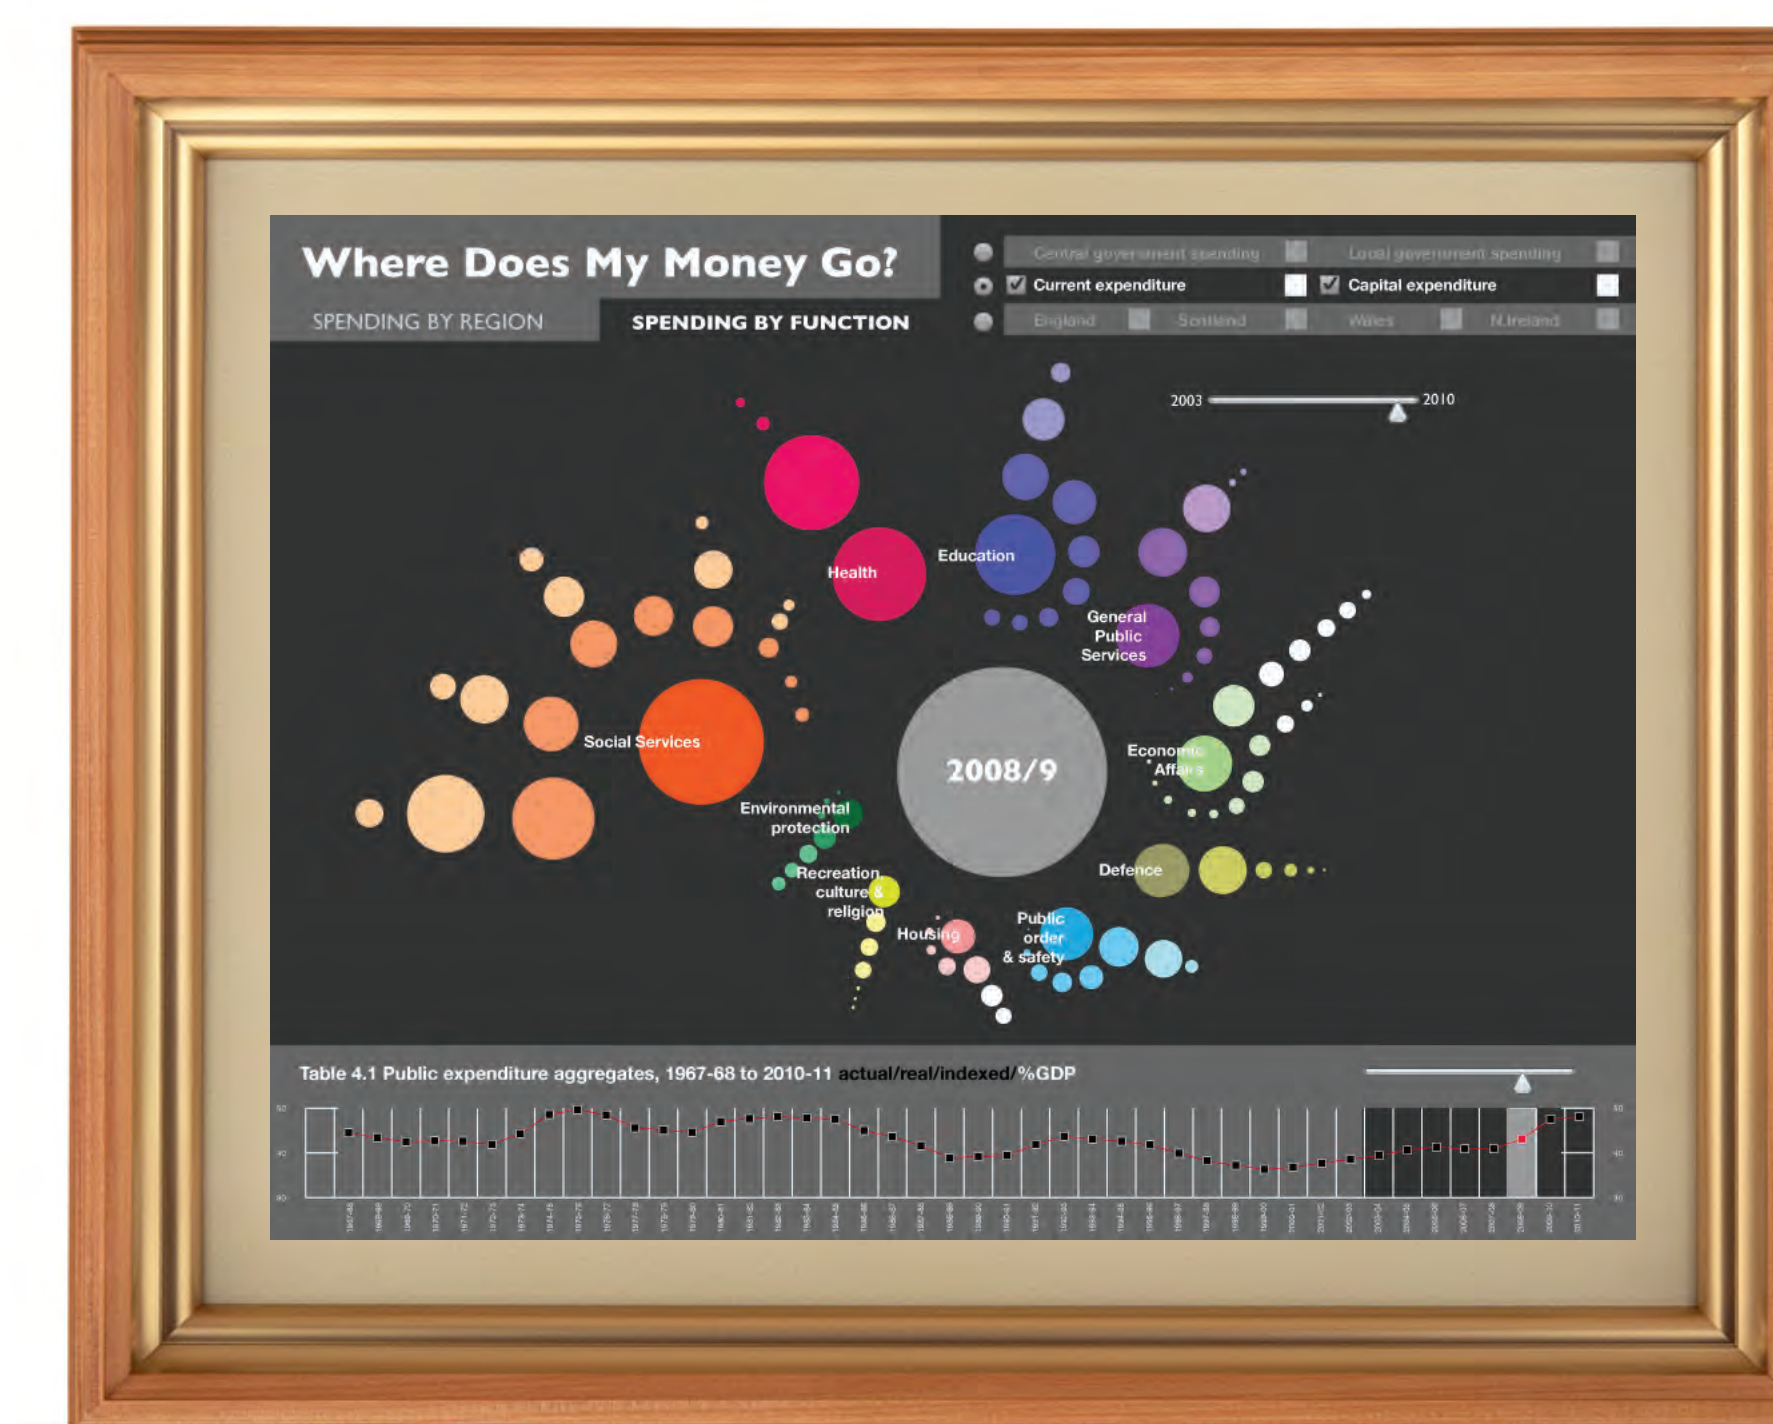

Statebook - Facebook hack - <http://www.statebook.co.uk> - ORG (United Kingdom)

Vote for Change website mash-up - <http://www.b3ta.com> (United Kingdom)

Ministry of Silly Walks (Monty Python)  
[http://www.youtube.com/watch?v=9ZiBUgE6Hc&feature=player\\_embedded](http://www.youtube.com/watch?v=9ZiBUgE6Hc&feature=player_embedded)

Companies House website is not 24/7. This one is - <http://companiesopen.org/> - Rewired State (United Kingdom)

Graphic showing petrol production vs consumption in the European Union (Brasil)

Mash-up of C oir No-to-Lisbon campaign poster (Ireland)

Landscape oil painting depicting Congestion Charge sign - Banksy (United Kingdom)

Avoid the Centre - Graphic showing GDP in terms of country size. EU in grey. - TD Architects (Netherlands)

Where Does My Money Go? Analysing and visualising UK public spending - <http://blog.okfn.org/2009/10/23/new-mockups-for-where-does-my-money-go/> (United Kingdom)

**Vote by putting a sticker under your chosen piece**